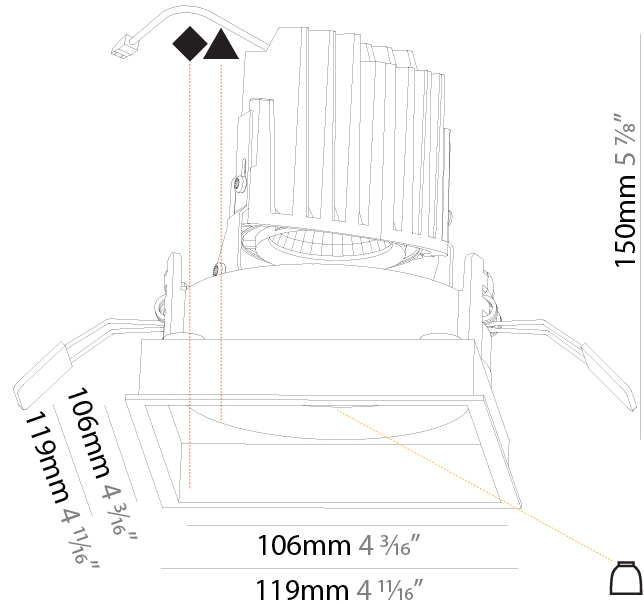

GENERAL

Series: Bioniq
Subseries: Bioniq Square Deep
Brand: Prolicht
Division: Architectural
Mounting Type: Recessed
Mounting Location: Ceiling
Subcategory: Downlight

PHYSICAL

Shape: Square
Length (mm): 119
Length (in): 4 11/16
Width (mm): 119
Width (in): 4 11/16
Depth (mm): 150
Depth (in): 5 7/8
Ceiling Thickness (mm): 10 / 12.5 / 15
Ceiling Thickness (in): 3/8 or 1/2 or 9/16
Min. Recessing Depth (mm): 170
Min. Recessing Depth (in): 6 11/16
Light Distribution: Downlight
Weight (kg): 0.592
Weight (lbs): 1.31

Fixture Finish: SSR / BKV / CWI / CRY / HAB / UFT / ITA / RUA / FTG / MYG / LOD / PUS / FRO / FUP / KIA / POP / BLS / SPG / MEY / GOH / GUM / CHC / COM / ABZ / JAG / OBR / MOS / ROR

Fixture Material: Aluminum Die Cast

Cut-out Measurements: 114mm / 4 1/2" x 114mm / 4 1/2"

ELECTRICAL

Lamp Type: LED (Zhaga Standard)
Total Output Wattage (W): 15
Dimming: Dali Dimming
Driver Included: No
Driver Location: Recessed Housing
Driver Type: Constant Current 120Vac
Housing: See components
Input Voltage (V): 120
Constant Current (MA): 350

LED

Number of LEDs: 1
Color Temperature (°K): Warm Dim
Max. Delivered Lumen (lm): 760
Nominal Lumen (lm): 1140
CRI: >90 CRI
Lamp Life (hrs): 50000

OPTICAL

Reflector: 20 / 40 / 60
Adjustability: Rotational 355°; Tilt 30°

RATINGS AND CERTIFICATIONS

Certified By: Certified for North American Standards
IP rating: IP20