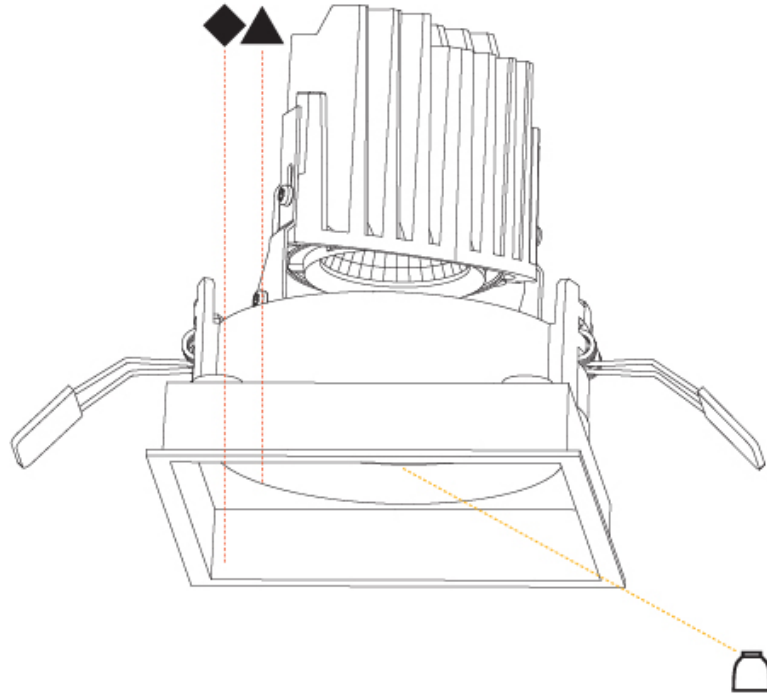

BIONIQ SQUARE DEEP RECESSED

A35368-

For Color / Finish Chart & Symbology see Appendix or product page downloadable area.

	27K	35K	30K	40K	°K
Color Temperature	2700K	3500K	3000K	4000K	
Reflector	20	40	60		
	20°	40°	60°		

ORDER-EXAMPLE: **◆ ▲ °K**
L3XXXX- 02 02 30K 20
Black Black 3000K 20°